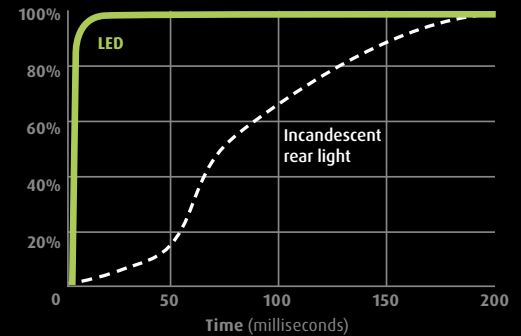

Technologies

LED improves your safety

At 74mph (120Km/h) there is gain of 14 feet (5 meters) on the braking distance.

Distance de freinage réduit de 5m à 120km/h grâce à un affichage plus rapide des feux stop

Verkürzung des Bremswegs bei 120km/h Gewinn von 5 Metern

Incandescent
Tungsten bulb

LED

LED Daytime Running Light solution

A stylish and low consuming security function thanks to LED technology

LED DRL (feux de position de jour)