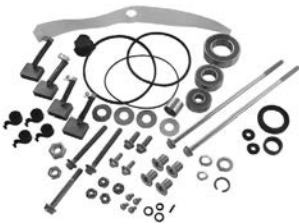

232935# Repair Kit

Servicing: 50MT, Type 250, 300

232937 Repair Kit

Servicing: 10MT, 20MT, 22MT, 25MT, 27MT

232941 Repair Kit

Servicing: 28MT

Sundry Parts

C.E. Covers