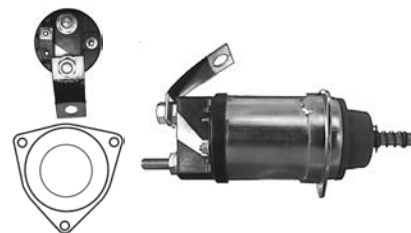

135820 Solenoid

Replacing: ced624, 594075

Servicing: d13e119te, d13e120te, d13e121te, d13e122te, d13hp702, d13hp705, d13hp709

24 V, B+ M10, Kl. 15a M5, Kl. 50 M5, OD 70.65, OD/ cover 70.00, Total length 228.30, Height/ B+ 28.60, Width/ kl. 15a 6.25, Width/ kl. 50 12.65, Coil bolt M10, Coil bolt 2 17.50, No./ terminals 4

Cap: HC-CARGO 233535.