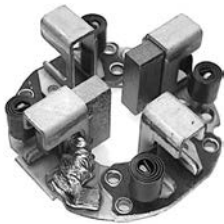

133338 Brush Gear

Replacing: m649t02171

Servicing: M002T60071, M002T60072, M002T60073, M002T60171, M002T60172, M002T60185, M002T92071, M002T92171, M002T92172, M008T55073

OD 71.50

Neg. brushes Brush set: HC-CARGO 140388.