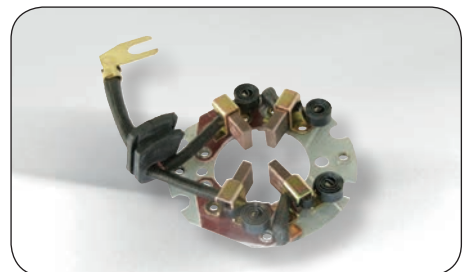

Edition 2015/2016