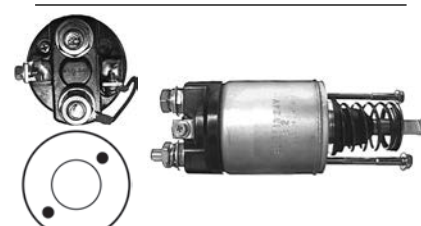

136523 Solenoid

Replacing: 1350-079-10x9, 1350-079-01x9, 1350-079-0109

Servicing: 0350-552-0062, 0350-552-0063, 0350-552-0110, 0350-552-0211, 03500-552-0211, 28100-1443, 28100-1630

24 V, B+ M10, Kl. 50 9.40, ID/ cover 22.00, OD 63.85, OD/ cover 64.30, Total length 195.00, Height/ B+ 24.30, Width/ kl. 50 14.20, Coil bolt M10, Coil bolt 2 18.55, No./ terminals 4

Cap: HC-CARGO 234552.