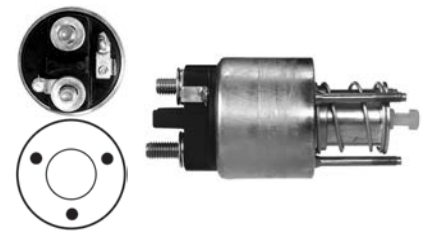

12 V, B+ M8, Kl. 50 M6,
ID/ cover 25.75, OD 54.00,
OD/ cover 47.40, Total length 123.00,
Height/ B+ 23.45, Width/ kl. 50 9.95,
Coil bolt M8, Coil bolt 2 9.55,
No./ terminals 3

Cap: HC-CARGO 139601.

231479 Solenoid