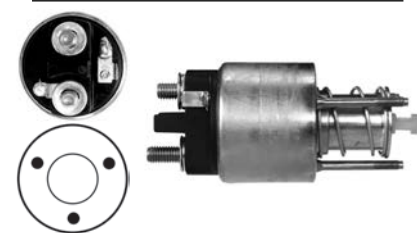

231479 Solenoid

Replacing: 085541350010

Servicing: 063191007010

12 V, B+ M8, Kl. 50 6.30, ID/ cover 25.65, OD 54.00, OD/ cover 47.20, Total length 115.00, Height/ B+ 14.85, Width/ kl. 50 15.00, Coil bolt M8, Coil bolt 2 9.65, No./ terminals 3
Cap: HC-CARGO 233074.