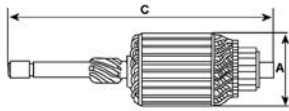

For armatures specific:

A = Core thickness
C = Shaft length

For yokes specific:

A = OD/middle
E = Length

For field coils specific:

A = Height
B = Width

For drives specific:

A = OD
B = Total length