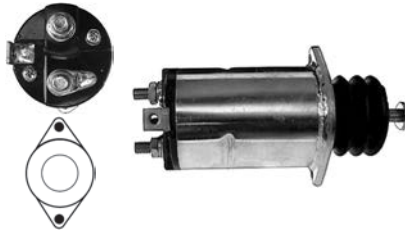

139510 Solenoid

Replacing: 0-47100-2970
Servicing: 0-21000-4231, 0-21000-5230, 0-21000-5231
12 V, B+ M8, Kl. 50 9.40, OD 57.00, OD/ cover 56.90, Total length 160.00, Height/ B+ 16.10, Width/ kl. 50 11.55, Coil bolt M8, Coil bolt 2 15.90, No./ terminals 3
Cap: HC-CARGO 139511. Moving contact: HC-CARGO 139512.