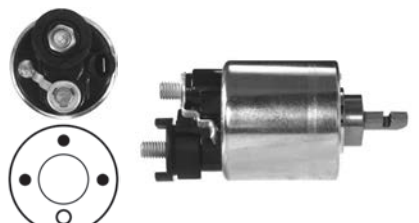

232003 Solenoid

Servicing: SM422-09, sm442-01, sm442-08, SM442-10, SM442-19, sm442-22, sm442-24

12 V, B+ M8, KI. 50 6.30, OD 50.85, OD/ cover 46.35, Total length 111.85, Height/ B+ 11.30, Coil bolt M8, Coil bolt 2 8.60, No./ terminals 3
Cap: HC-CARGO 232005.