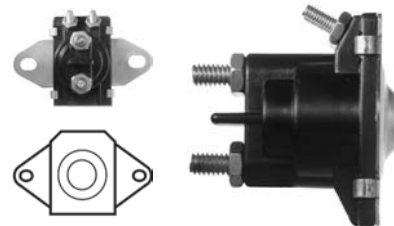

139856 Solenoid

12 V, B+ M8, Kl. 15a M4, Kl. 50 M4, OD 56.00, Total length 55.80, Height/ B+ 10.55, Width/ kl. 15a 9.20, Width/ kl. 50 9.75, Coil bolt M8, Coil bolt 2 10.40, No./ terminals 4