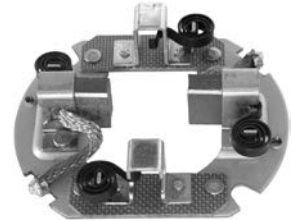

133334 Brush Gear

Replacing: 2130-4305

Servicing: S13-06A, S13-14, S13-18, S13-24, S13-27, S13-27A, S13-28, s13-31, S13-32, S13-32A, S13-55

12 V, OD 85.00

w/ neg. brushes. Brush set: HC-CARGO 140377.