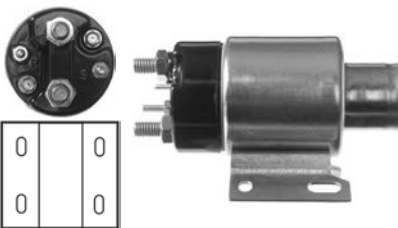

132696 Solenoid

Replacing: 1119988, 1119888, 1119858, 1119855, 1115583, 1115543, 1115513, 1115512, 1114322

Servicing: 30MT, 1107607, 1108128, 1108151, 1108629, 1108652, 1108668, 1109758, 1109996, 1113135, 1113148, 1113162, 1113163

24 V, B+ 3/8" UNC, Kl. 15a 8-32 UNC, Kl. 50 8-32 UNC, ID/ cover 32.10, OD 66.30, OD/ cover 62.00, Total length 147.30, Height/ B+ 12.00, Width/ kl. 15a 13.50, Width/ kl. 50 10.50, Coil bolt 3/8" UNC, Coil bolt 2 14.50, No./ terminals 4
Insulated return. Cap: HC-CARGO 232216.