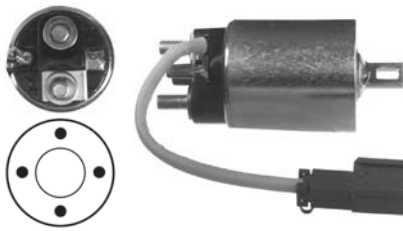

138820 Solenoid

Replacing: m371x52471

Servicing: M002T23685, M002T25481, M002T53881, M002T58481, m2t23685, m2t25481, m2t53881, m2t58481

12 V, B+ M8, ID/ cover 22.25, OD 52.20, OD/ cover 45.20, Total length 114.75, Height/ B+ 15.55, Coil bolt M8, Coil bolt 2 15.45, No./ terminals 3
Cap: HC-CARGO 134626.