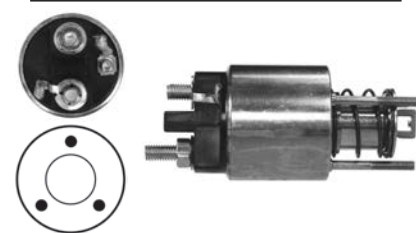

138531 Solenoid

Servicing: 63223039, 63293039

12 V, B+ M8, Kl. 50 M6,
ID/ cover 25.35, OD 54.00,
OD/ cover 47.40, Total length 124.55,
Height/ B+ 20.90, Width/ kl. 50 11.75,
Coil bolt M8, Coil bolt 2 10.40,
No./ terminals 3

Terminal: HC-CARGO 231863.