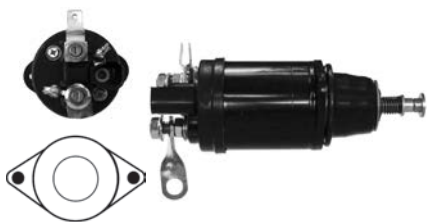

230268 Solenoid

Replacing: 26964060a

Servicing: 26025007A, 26925196a, 26925196B

12 V, B+ M8, Kl. 15a 6.30, Kl. 50 9.40, ID/ cover 28.60, OD 57.10, OD/ cover 58.65, Total length 170.75, Height/ B+ 20.75, Width/ kl. 15a 11.70, Width/ kl. 50 32.85, Coil bolt M8, Coil bolt 2 20.15, No./ terminals 3