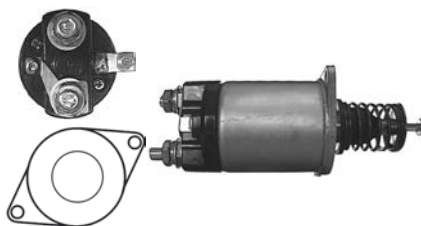

136174 Solenoid

Replacing: 1350-101-11x9, 1350-101-11x8, 1350-101-10x9

Servicing: 0350-702-0141, 0350-702-0230, 0350-702-0234, 0350-702-0235, 0350-702-0240, 0350-702-0245, 0350-702-0249, 0350-702-0260

24 V, B+ M10, Kl. 50 9.40, ID/ cover 22.30, OD 65.00, OD/ cover 64.65, Total length 199.30, Height/ B+ 25.60, Width/ kl. 50 24.10, Coil bolt M10, Coil bolt 2 18.55, No./ terminals 3

Cap: HC-CARGO 234554.