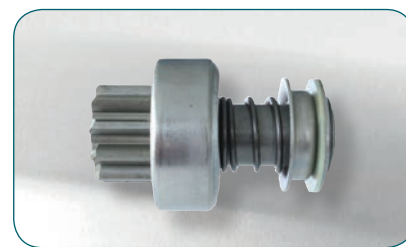

High Quality Alternatives in HC-CARGO

We offer a high quality guarantee with thorough testing carried out by our quality assurance department. Our engineers test the parts in terms of interaction, perfect fit and easy installation before the products are approved and released for sale. This procedure ensures that we keep the promised high quality.

The "5*" icon will help you in making your product choice. If the icon appears, the part is in OE quality, the best possible quality on the market. If no icon appears, the part is in the aftermarket quality you know from HC-CARGO - tested at our own testfacilities before launch.

HC-CARGO 5* program contains what in the automotive aftermarket is known as original spare part. The suppliers of these parts are OE manufacturers.

Our Product Range - Your Customer Satisfaction

Most spare part dealers offer only specialized programs. We have decided to have a broad product range to meet the demands of customers in the best possible way.

We continuously strive for extending the program to offer the most comprehensive solution whether it is a simple replacement of a complete unit or a spare.

With the HC-CARGO program you have a one-stop-supplier opportunity for parts for units.

For full program overview
and online-shop visit
www.hc-cargo.com