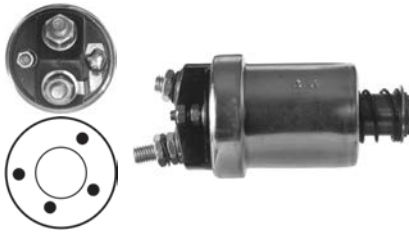

133178 Solenoid

Replacing: 612459

Servicing: 6160D, 6160E, 6160F, 6160G, 6169A, 6169B

12 V, B+ M8, Kl. 50 M5, OD 46.30, OD/ cover 51.15, Total length 122.00, Height/ B+ 19.60, Width/ kl. 50 13.90, Coil bolt M8, Coil bolt 2 9.00, No./ terminals 3
Cap: HC-CARGO 131323.