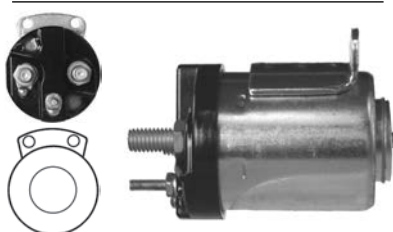

231811 Solenoid

Replacing: saj4003b, saj4003a, 15-453, 15-452

12 V, B+ M10, Kl. 50 M5,
ID/ cover 27.90, OD 55.80,
OD/ cover 62.60, Total length 108.60,
Height/ B+ 22.60, Width/ kl. 50 19.40,
Coil bolt M10, Coil bolt 2 16.85,
No./ terminals 3