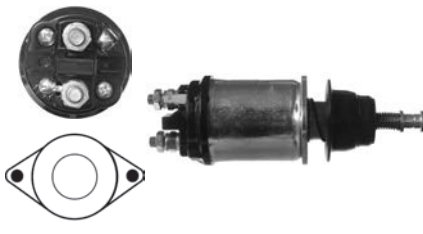

131786 Solenoid

Replacing: tpb131, tpb103, tob145, tob131, tob128, tob119, SSL0003, 77169, 77128, 77092, 77021, 77011, 76983
Servicing: 2M113, M45G, 26327, 26327A, 26327H, 26335, 26335A, 26348, 26348A, 26348D, 26362, 26362A, 26362E, 26364, 26364A, 26364F
12 V, B+ M8, Kl. 50 6.30, ID/ cover 26.40, OD 53.65, OD/ cover 60.25, Total length 179.85, Height/ B+ 19.25, Width/ kl. 50 15.35, Coil bolt M8, Coil bolt 2 19.25, No./ terminals 3
Cap: HC-CARGO 131015.